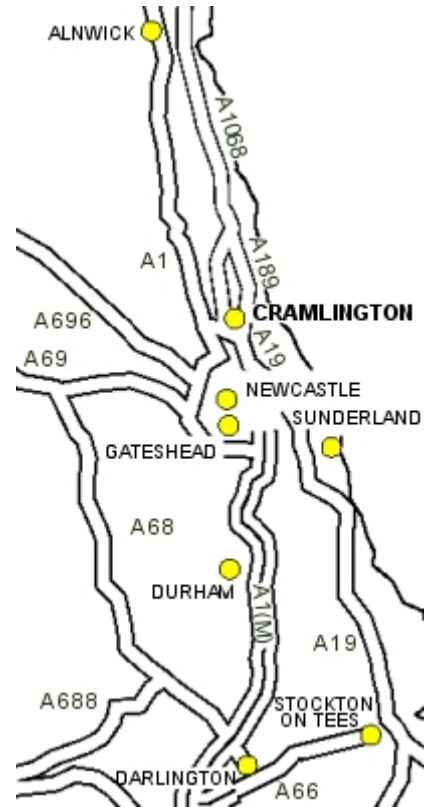

DEVELOP TRAINING LTD

Location Guide

Company Address

Develop
6 Craster Court
Manor Walks
Cramlington
Northumberland NE23 6UT

Tel. 01670 597 800 Fax. 01670 597 809

Location Notes

Develop Training Ltd is situated within Manor Walks Shopping Centre, Cramlington.

We are located next to the Newcastle Building Society.

The office is on the first floor. Take the lift or stairs to the right of the Newcastle Building Society.

Location Map

N B S = Newcastle Building Society