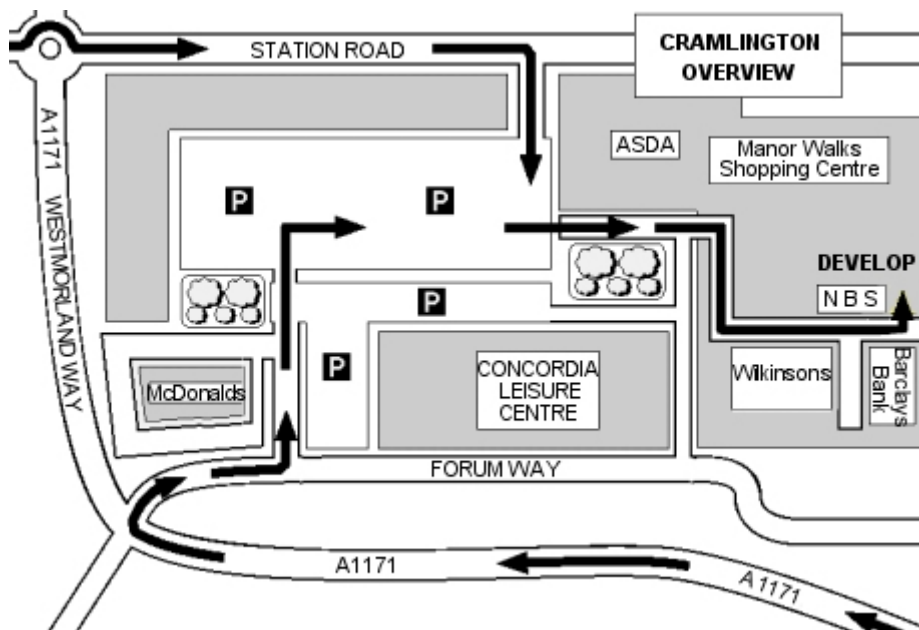

DEVELOP TRAINING LTD

Location Guide

Company Address

Develop
6 Craster Court
Manor Walks
Cramlington
Northumberland NE23 6UT

Tel. 01670 597 800 Fax. 01670 597 809

Location Notes

Develop Training Ltd is situated within Manor Walks Shopping Centre, Cramlington.

We are located next to the Newcastle Building Society.

The office is on the first floor. Take the lift or stairs to the right of the Newcastle Building Society.

Location Map

N B S = Newcastle Building Society